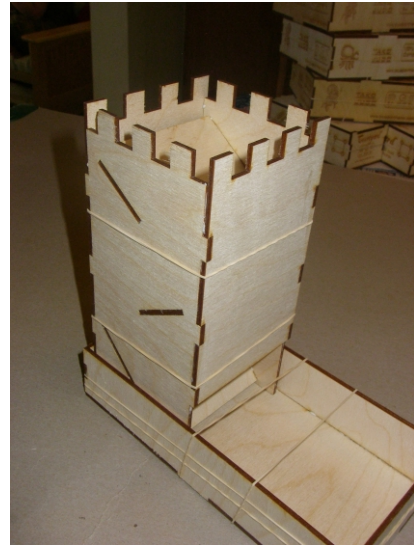

Front

Rear

Lower Baffle

**Scale =
1 Inch
Box**

Birch Full Size Tower is
c. 2009 Blue Panther LLC
Permission granted to
copy for personal use only

Side

Tray Side

Tray Side

Baffle

Baffle

**Scale =
1 Inch
Box**

Cutouts

Birch Full Size Tower is
c. 2009 Blue Panther LLC
Permission granted to
copy for personal use only

Tray Bottom

Side

**Scale =
1 Inch
Box**

Cutouts

Birch Full Size Tower is
c. 2009 Blue Panther LLC
Permission granted to
copy for personal use only

Tray Sides

**Scale =
1 Inch
Box**

Cutouts

Birch Full Size Tower is
c. 2009 Blue Panther LLC
Permission granted to
copy for personal use only