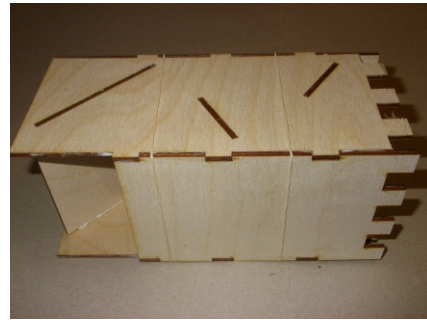

Front

Rear

Lower Baffle

**Scale =
1 Inch
Box**

Birch Full Size Tower is
c. 2009 Blue Panther LLC
Permission granted to
copy for personal use only

Side

Tray Side

Tray Side

Baffle

Baffle

**Scale =
1 Inch
Box**

Cutouts

Birch Full Size Tower is
c. 2009 Blue Panther LLC
Permission granted to
copy for personal use only

Tray Bottom

Side

**Scale =
1 Inch
Box**

Cutouts

Birch Full Size Tower is
c. 2009 Blue Panther LLC
Permission granted to
copy for personal use only

Tray Sides

**Scale =
1 Inch
Box**

Cutouts

Birch Full Size Tower is
c. 2009 Blue Panther LLC
Permission granted to
copy for personal use only