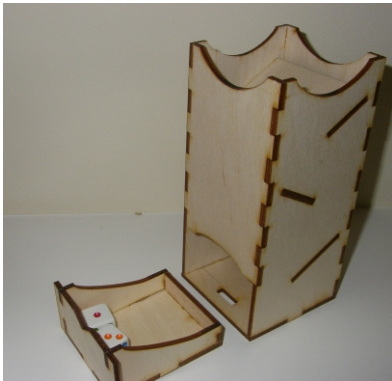

**Scale =
1 Inch
Box**

MiniDice Tower is
c. 2009 Blue Panther LLC
Permission granted to
copy for personal use only

Middle Baffle

Scale =
1 Inch
Box

Cutouts

Bottom Baffle

Top Baffle

MiniDice Tower is
c. 2009 Blue Panther LLC
Permission granted to
copy for personal use only