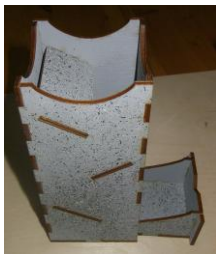

*Full Sized Dice Tower (4"x4"x8")
Includes detachable dice tray
Folds for easy storage and transport*

*"Mini" Sized Dice Tower (3"x3"x6")
Includes detachable dice drawer
to keep die rolls private, if desired.*

*Knockdown
Dice Tower
(3"x3"x6")*

*Assembles / Disassembles
in seconds without glue.
Ultra portable. Impulse Buy.*

Selling Points for Your Store

- Appeals to gamers of all ages
- Accessory product for top selling RPGs
- DIY appeal – unfinished dice towers can be painted, labeled, decorated by the customer
- Stone and cherry finish dice towers appeal to the instant gratification gamer.
- Low Price, high quality, custom laser cut, made in USA.