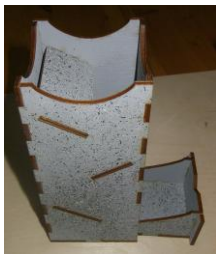

*Full Sized Dice Tower (4"x4"x8")  
Includes detachable dice tray  
Folds for easy storage and transport*

*"Mini" Sized Dice Tower (3"x3"x6")  
Includes detachable dice drawer  
to keep die rolls private, if desired.*

*Knockdown  
Dice Tower  
(3"x3"x6")*

*Assembles / Disassembles  
in seconds without glue.  
Ultra portable. Impulse Buy.*