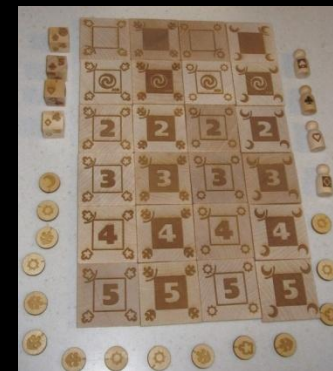

## ● Cards / Player Aids

Poker Sized die-cut  
Bridge Sized die-cut

Laser Cut Custom Size & Shapes

Player Aids (paper , mounted or laser engraved)

Scoring Charts (paper , mounted or laser engraved)

*Single or Double sided, full color art, 12 point cover stock high gloss*

## Game Boxes

Wood boxes with finger joints

Assembled or unassembled

Natural or painted finish

Telescoping chipboard setup boxes with full color sleeves

Laser engraving of wood

Label application to wood / setup boxes

# Components

Tiles (wood, plywood and chipboard)

Disks (wood, plywood and chipboard)

Wood cubes (variety of colors)

Tile holders, Scoring Charts

Pawns (wood, cutout, plastic)

Laser cut custom components to any shape